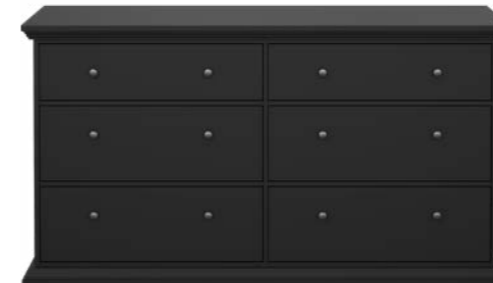

MATT BLACK

The timeless black hue with a matte finish possesses a universal character, seamlessly complementing any interior. From bringing a sophisticated edge to balancing out a room, Matte Black is the colour that never goes out of style.

tvilum

DRØBAK COLLECTION — **Matt black / gm**

Product Material

- Chipboard/Foil/Melamine
- Ball Bearing Steel Runners
- Brushed Steel Handles

50334gmgm
WARDROBE

50332gmgm
CHEST

50331gmgm
CHEST

50333gmgm
DOUBLE DRESSER

503304949
NIGHTSTAND

NIGHTSTAND

Model 50330

The Drøbak Nightstand boasts a spacious and durable design, complete with an open storage compartment and a drawer to help keep personal belongings organised. Brushed silver handles and layered moldings add both sturdiness and elegance to this piece.